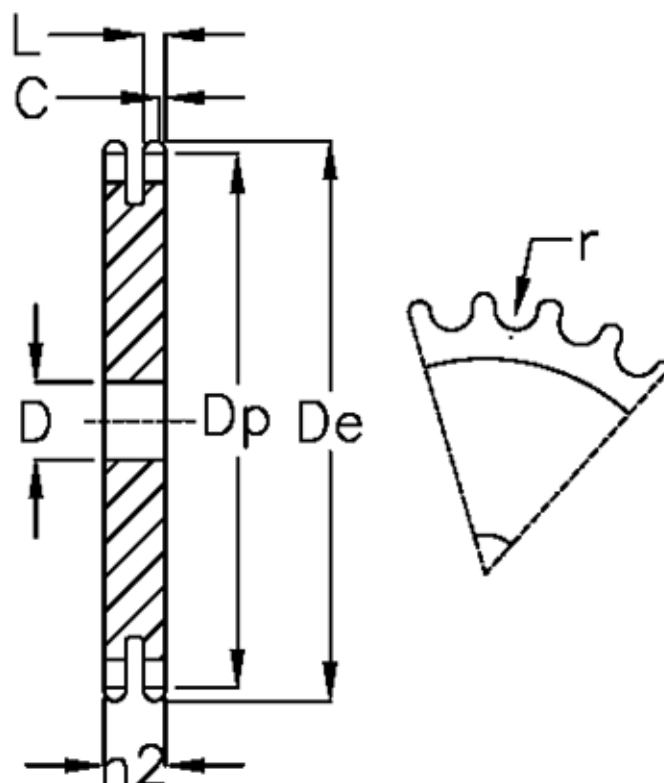

Article number: 616022008036

Description: Plate wheel 16 B-2 Z=36 duplex

Measures

C = 3

D = 25

De = 304.6

Dp = 291.44

For chain size = 1 tomme x 17,02 mm

For chain type = 16 B-2

h2 = 47.7

L = 15.8

Number of teeth = 36

r = 15.88